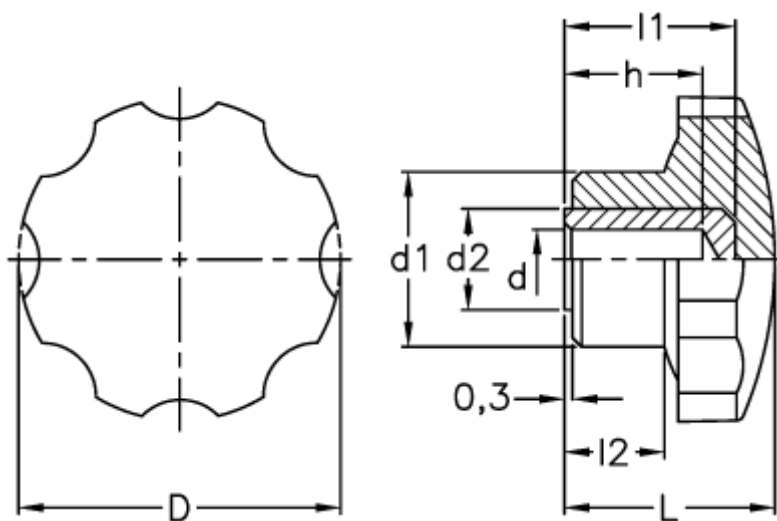

Article number: 2302073121
Description: E+G Lobe knob
VH.153/35 B-8

Measures

D	=	35
d1	=	19
d2	=	12
d H9	=	8
h	=	14
L	=	22
l1	=	18
l2	=	10